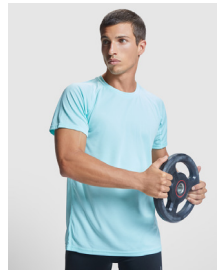

RELATED MODELS

BAHRAIN R0407