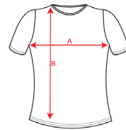

SCHEME

QUANTITIES

Adults:

Box	Pack
50 un.	5 un.