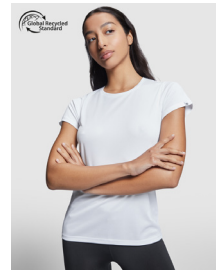

IMOLA WOMAN R0428