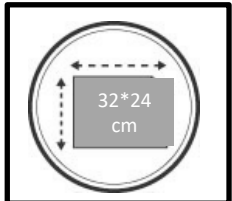

# MESH WALL

Sort, organize and store your workspaces with a 5-compartment wall display.

Fast identification of documents thanks to its wired structure

5 large compartments for 32 x 24 cm documents (Italian format)

## PRODUCT FEATURES

Code	<b>MESHWALLIT N</b>
EAN	N/A
Materials	Frame : Steel mesh
Color	Black
Product dimensions	W 32 x D 10.5 x H 68 cm
	Weight : N/A kg
Number of compartment	5 (Format 32x24 cm - Italian format)
Fixing system	Wall (Screws supplied)
Guarantee	2 years