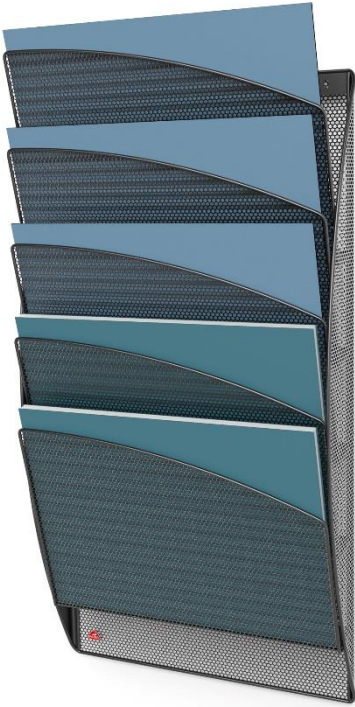

# MESH WALL

Sort, organize and store your workspaces with a 5-compartment wall display.

Fast identification of documents thanks to its wired structure

5 large compartments for 32 x 24 cm documents (Italian format)

Ultra-resistant perforated steel structure  
Easy to clean

Delivered assembled, ready to use  
(Fixing kit supplied)

Sort, store and organize your desks with this heavy-duty steel mesh wall display. Practical with its wire structure, you will be able to recognize your documents immediately.

Combining style and simplicity, this wall display with 5 compartments will fit perfectly in your reception, break and work areas.

Quand le beau rejoint l'utile

# MESHWALL

Sort, organize and store your workspaces with a 5-compartment wall display.