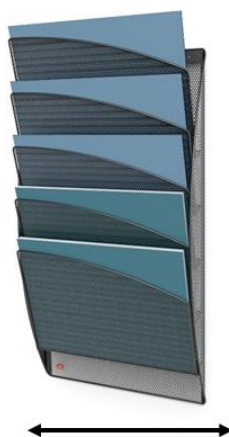

MESHWALLIT