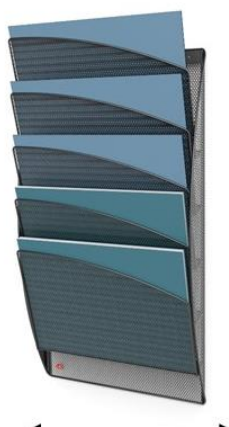

MESHWALLIT