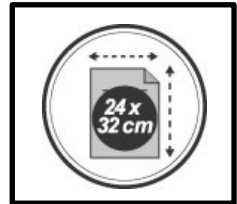

# MESH WALL

Sort, organize and store your workspaces with a 5-compartment wall display.

Fast identification of documents thanks to its wired structure

5 large compartments for 24 x 32 cm documents (French format)

## PRODUCT FEATURES

Code	<b>MESHWALLFRAN</b>
EAN	N/A
Materials	Frame : Steel mesh
Color	Black
Product dimensions	W 26 x D 10.5 x H 68 cm
	Weight : N/A kg
Number of compartment	5 (Format 24x32 cm - French format)
Fixing system	Wall (Screws supplied)
Guarantee	2 years