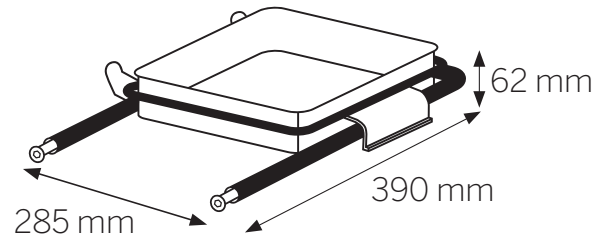

54954

KATRIN Waste Bag Holder Black Metal

TO BE USED WITH:

54930
Katrin Wall Dispenser
Black Metal

54909
Katrin Floor Dispenser
Black Metal