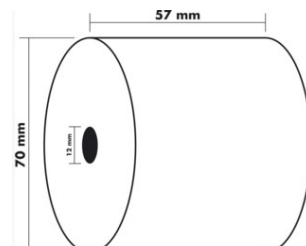

PRODUCT SHEET 40592E

EXACOMPTA
PARIS

Reference code	40592E
designation	Roll for Calculator 57x70x12x43
Material	Paper
Product size	57x70x12x40
Colour	
Product size (LxIxh)	57 x 70 x 70 mm
Unit weight	170g
Ean code	3130632405922
Units per box	50
Size Pack (LxIxh)	340 x 140 x 288 mm
Box weight	8600g
EAN pack	3130634405920
Units per set	10
Size Set (LxIxh)	345 x 136 x 57 mm
Weight Set	1700g
EAN set	3130631405923
Units per palette	4000
Size Pallet (LxIxh)	1200 x 800 x 1590 mm
Palette weight	703000g

Specification

Brand : Exacompta

Weight : 60G/M2

Product type : Roll

Roll type : Roll 1 ply

Paper quality : Extra white

Packaging : Shrinkwrapped

Usage : Cash register/calcul. machine