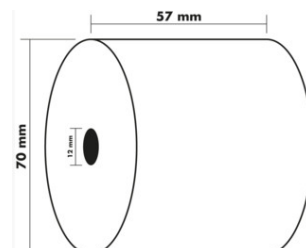

# PRODUCT SHEET 5770120V

**EXACOMPTA**  
PARIS

Reference code	5770120V
designation	Receipt Rolls 1ply o/set 60g 57x70x12
Material	Paper
Product size	57x70x12x40
Colour	
Product size (LxIxh)	57 x 70 x 70 mm
Unit weight	147g
Ean code	3364220577122
Units per box	50
Size Pack (LxIxh)	340 x 140 x 288 mm
Box weight	7600g
EAN pack	3547865770107
Units per set	10
Size Set (LxIxh)	345 x 136 x 57 mm
Weight Set	1.47kg
EAN set	3547865770114
Units per palette	4000
Size Pallet (LxIxh)	1200 x 800 x 1590 mm
Palette weight	623kg

## Specification

**Brand :** Exacompta

**Weight :** 60G/M2

**Product type :** Roll

**Roll type :** Roll 1 ply

**Paper quality :** Extra white

**Packaging :** Shrinkwrapped

**Usage :** Cash register/calcul. machine