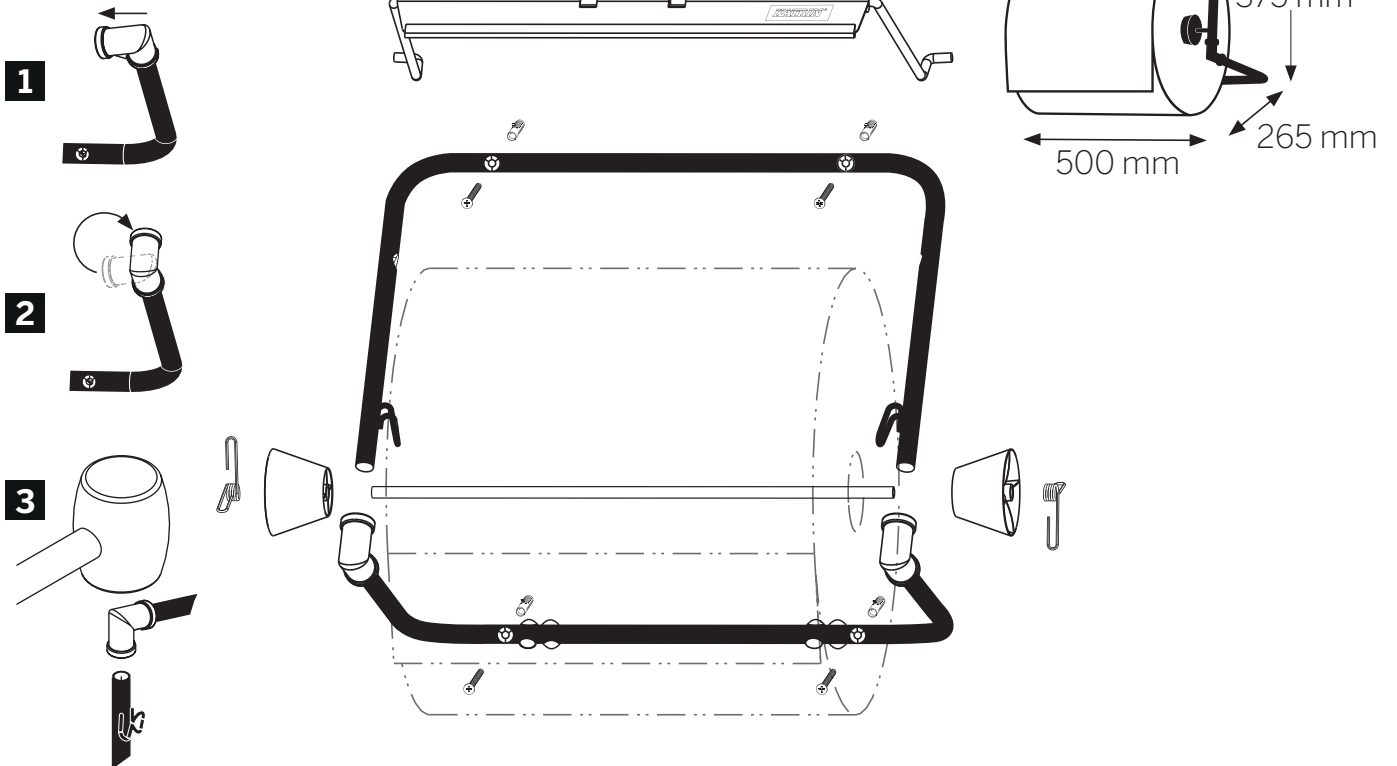

# 54930

KATRIN Wall Dispenser Black Metal