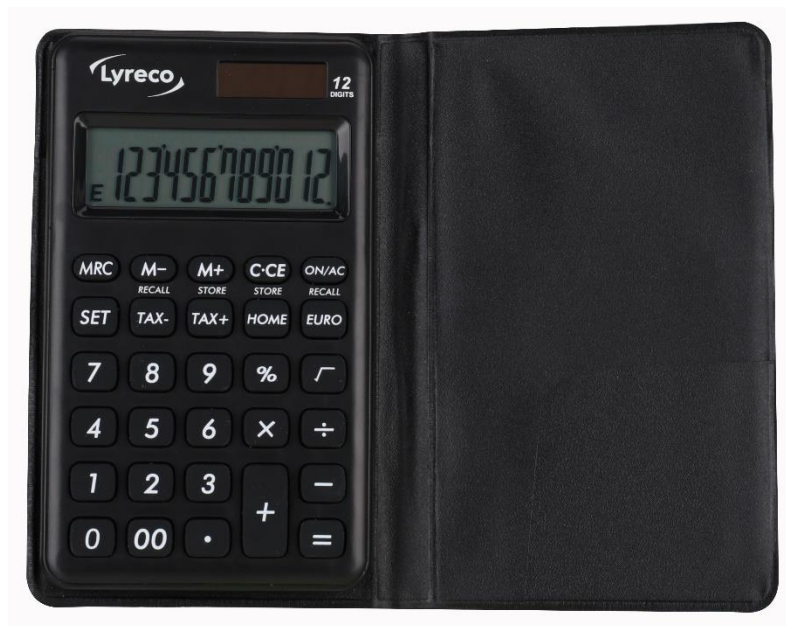

Lyreco Wallet Calculator

Model No.: 3343389

General Data

- 12-Digits LC-Display
- Two Way Power
- Dimensions (H x B x T): 1,0 x 7,0 x 11,8 cm
- Soft Wallet Protection Flap (turnable 360 degrees)
- Silicone Keys
- Plastic Case
- Battery: 1 x LR54
- Weight: ca. 50,5 g
- EAN-Code: 3662168044325
- Product Warranty : 02 Years

Functions

- Percentage Calculations
- Euro Conversion
- Square Root Calculations
- Double Zero Key
- 3 Key Memory
- Function Command Indicator
- 3-Digit Comma Markers

- Tax Calculations

Manual available in: