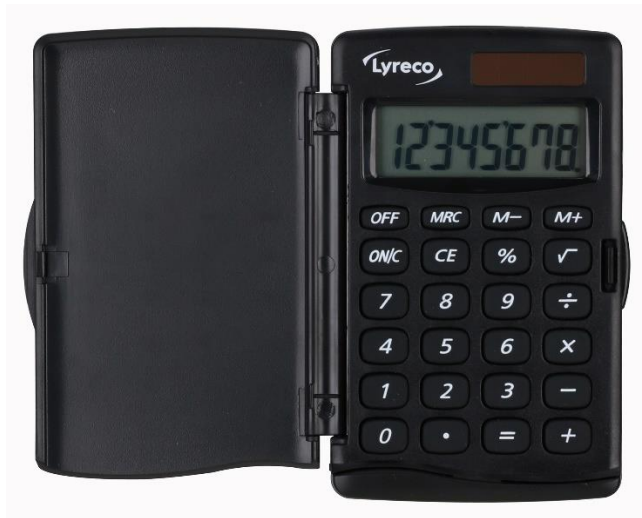

## Lyreco Pocket Calculator

Model No.: 3343378

### General Data

- 8-Digits LC-Display
- Two Way Power
- Dimensions (H x B x T): 1,0 x 6,0 x 9,4 cm
- Protection Flap (turnable 360 degrees)
- Silicone Keys
- Plastic Case
- Battery: 1 x LR54
- Weight: ca. 38,8 g
- EAN-Code: 3662168044318
- Product Warranty : 02 Years