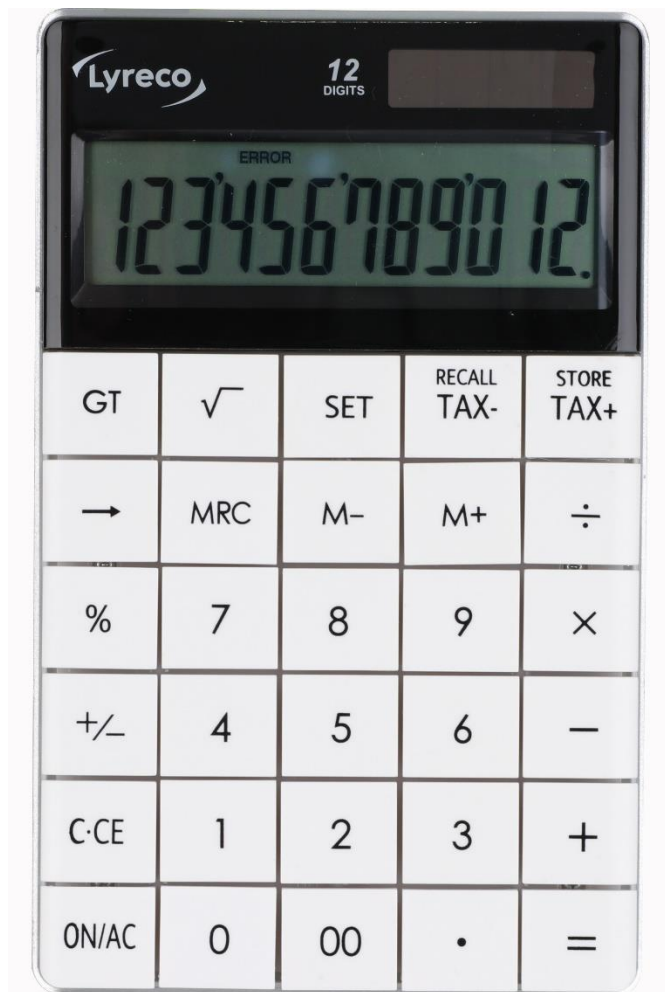

Lyreco Desk Calculator

Model No.: 12001653

#### General Data

- 12-Digits LC-Display
- Two Way Power
- Dimensions (H x B x T): 1,5 x 10,3 x 16,5cm
- Plastic Keys
- Plastic Case
- Battery: 1 x LR44
- Weight: ca. 185 g
- EAN-Code: 3662168044363
- Product Warranty : 02 Years