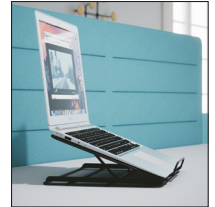

MESHSTAND

ERGONOMIC SUPPORT FOR LAPTOP

Optimize your visual comfort while reducing eye fatigue, back and neck pain

Allows to have the screen at eye level

5 tilt levels for optimal working comfort

Its wire structure allows good ventilation of laptop

Easy to carry thanks to its system to fold it back on itself

MESHSTAND N

MESHSTAND M

Ergonomic and economical, the laptop support offers real visual comfort for better posture at the workstation, reducing eye strain, back and neck pain.

In addition to its pure design, its foldable and ultra-resistant mesh metal structure will allow you to take it anywhere you want.

MESHSTAND

ERGONOMIC SUPPORT FOR LAPTOP

Optimize your visual comfort while reducing eye fatigue, back and neck pain