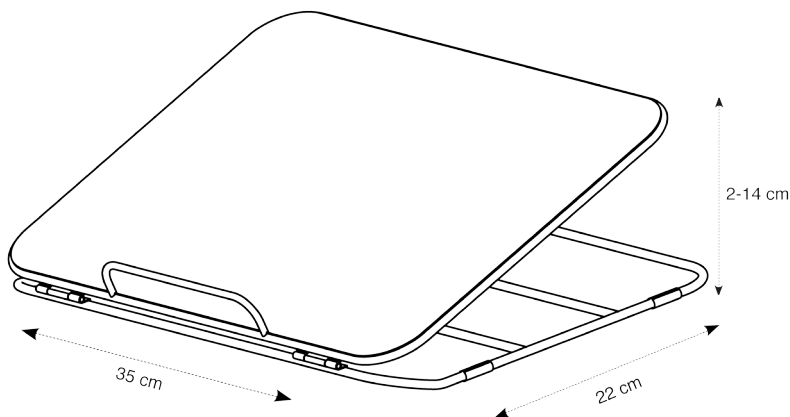

In addition to its pure design, its foldable and ultra-resistant mesh metal structure will allow you to take it anywhere you want.

MESHSTAND

ERGONOMIC SUPPORT FOR LAPTOP

Optimize your visual comfort while reducing eye fatigue, back and neck pain

PRODUCT FEATURES	
Reference	MESHSTAND N
EAN	3129710016563
Materials	Mesh metal
Colors	Black
Dimensions	L 35 x P 22 x H 2 to 14 cm
	Weight : 0,7 kg
Inclination levels	5

PACKAGING DIMENSIONS	
* sales unit (xUV) box	Dim. : L. 35,6 cm x l. 26,2 cm x H. 5,4 cm
	Weight : 0,98 Kg
* box master (xUV)	Dim. : L. 54 cm x l. 34 cm x H. 38 cm
	Weight : 11,70 Kg