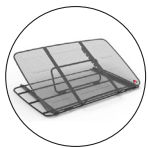

MESHSTAND

ERGONOMIC SUPPORT FOR LAPTOP

Optimize your visual comfort while reducing eye fatigue, back and neck pain

Allows to have the screen at eye level

5 tilt levels for optimal working comfort

Its wire structure allows good ventilation of laptop

Easy to carry thanks to its system to fold it back on itself

MESHSTAND N

MESHSTAND M

Ergonomic and economical, the laptop support offers real visual comfort for better posture at the workstation, reducing eye strain, back and neck pain.

In addition to its pure design, its foldable and ultra-resistant mesh metal structure will allow you to take it anywhere you want.

MESHSTAND

ERGONOMIC SUPPORT FOR LAPTOP

Optimize your visual comfort while reducing eye fatigue, back and neck pain

PRODUCT FEATURES	
Reference	MESHSTAND N
EAN	3129710016563
Materials	Mesh metal
Colors	Black
Dimensions	L 35 x P 22 x H 2 to 14 cm
	Weight : 0,7 kg
Inclination levels	5

PACKAGING DIMENSIONS	
* sales unit (xUV) box	Dim. : L. 35,6 cm x l. 26,2 cm x H. 5,4 cm
	Weight : 0,98 Kg
* box master (xUV)	Dim. : L. 54 cm x l. 34 cm x H. 38 cm
	Weight : 11,70 Kg