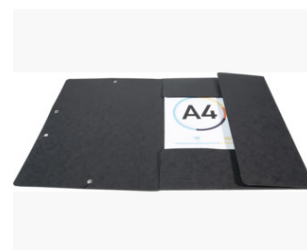

# PRODUCT SHEET 55751E

EXACOMPTA  
PARIS

Reference code	55751E
designation	Exacompta Scotten Elasticated Folder - A4
Collection	Scotten
Material	Embossed mottled pressboard
Thickness	5,5/10E
Product size	24x32 cm
Colour	Black
<hr/>	
Product size (LxIxh)	320 x 240 x 2 mm
Unit weight	99g
Ean code	3130630557517
<hr/>	
Units per box	50
Size Pack (LxIxh)	335 x 220 x 260 mm
Box weight	5145g
EAN pack	3130632557515
<hr/>	
Units per set	10
Size Set (LxIxh)	320 x 240 x 20 mm
Weight Set	1000g
EAN set	3130631557516
<hr/>	
Units per palette	3600
Size Pallet (LxIxh)	1200 x 800 x 1700 mm
Palette weight	404600g

## Specification

**Brand :** Exacompta

**Weight :** 425G/M2

**Size :** A4

**Product type :** Folders

**Folder monocoque :** 3 flaps elasticated

**Printed :** Yes

**Label on spine :** Yes

**Label on spine :** none

**elastic color :** Without

**Capacity (sheets 80 gr.) :** 350

**Box subtype :** Black

**Closure type :** With elastic straps - 3 flaps

A folder cast in one piece has 3 united flaps which increase the filing capacity. The folder has therefore the same capacity efficiency and safety than a filing box up to 35 mm spine. A highly strong and embossing pressboard provides a pleasant and grip touch. A high-quality and eco-friendly cardboard, FSC® certified. 3-flap elasticated folder Maxi Capacity made from embossed mottled premium pressboard. 24x32cm for A4+ documents.