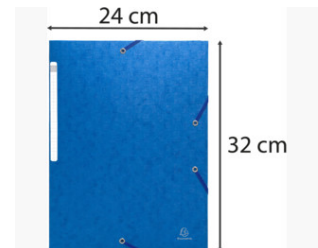

PRODUCT SHEET 55752E

EXACOMPTA
PARIS

Reference code	55752E
designation	Exacompta Scotten Elasticated Folder - A4
Collection	Scotten
Material	Embossed mottled pressboard
Thickness	5,5/10E
Product size	24x32 cm
Colour	Blue
<hr/>	
Product size (LxIxh)	320 x 240 x 2 mm
Unit weight	99g
Ean code	3130630557524
<hr/>	
Units per box	50
Size Pack (LxIxh)	335 x 220 x 260 mm
Box weight	5145g
EAN pack	3130632557522
<hr/>	
Units per set	10
Size Set (LxIxh)	320 x 240 x 20 mm
Weight Set	1000g
EAN set	3130631557523
<hr/>	
Units per palette	3600
Size Pallet (LxIxh)	1200 x 800 x 1700 mm
Palette weight	404600g

ISO
9706

Specification

Brand : Exacompta
Weight : 425G/M2
Size : A4
Product type : Folders
Folder monocoque : 3 flaps elasticated
Printed : Yes
Label on spine : Yes
Label on spine : none
elastic color : Without
Capacity (sheets 80 gr.) : 350
Box subtype : Blue
Closure type : With elastic straps - 3 flaps

A folder cast in one piece has 3 united flaps which increase the filing capacity. The folder has therefore the same capacity efficiency and safety than a filing box up to 35 mm spine. A highly strong and embossing pressboard provides a pleasant and grip touch. A high-quality and eco-friendly cardboard, FSC® certified. 3-flap elasticated folder Maxi Capacity made from embossed mottled premium pressboard. 24x32cm for A4+ documents.