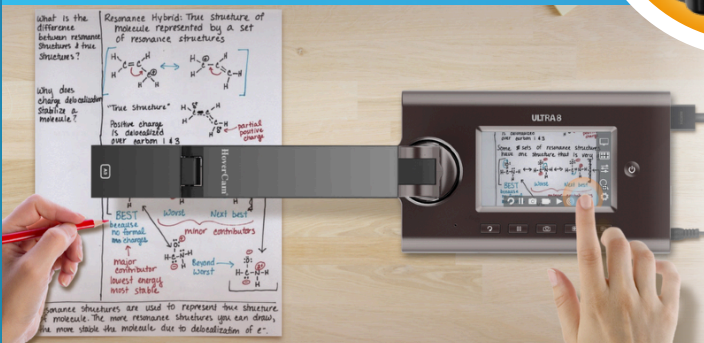

Ultra 8

Document Camera

For In-Class and Distance Learning
8MP Sensor - 4K Image Clarity
Feature-Packed Software Included

Triple Output: HDMI, USB 3.0, VGA
PC, Mac, Chrome Compatible
3-Pivot Design for Greater Versatility

Built-In Touchscreen

No more turning your back to check the image. Use the built-in touchscreen to preview the image and control the camera.

Schedule, start and run Zoom sessions right from our software, and show your face with Picture-in-Picture.

Also compatible with Microsoft Teams, Skype, Google Meet, and other popular camera-based programs.

Portable folding design.
Durable construction with a free 5 year warranty.*

Includes useful software features like lesson recording, annotation over the live camera image, and more.