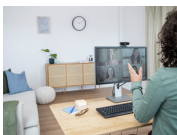

24734_pictures_productinuse_visual_1.jpg

ImageWidth: 4.000 px

ImageHeight: 3.000 px

ImageResolution: 300 dpi