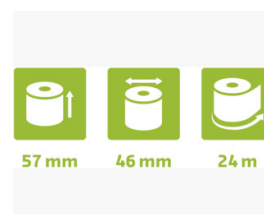

PRODUCT SHEET 40754E

EXACOMPTA
PARIS

Reference code	40754E
designation	Pack of 5 Phenol free thermal roll 1 ply for credit card machine 55gsm 57x46 - White
Material	Thermal paper
Product size	57x46x12x24
Colour	White
Product size (LxIxh)	57 x 46 x 57 mm
Unit weight	73 g
Product volume	0.149 dm ³
Ean code	3364220407542
Units per box	30
Size pack (LxIxh)	317 x 125 x 168 mm
Box weight	2 190 g
Pack volume	6.657 dm ³
EAN pack	3130632407544
Units per set	10
Size set (LxIxh)	308 x 100 x 52 mm
Weight set	730 g
Set volume	1.602 dm ³
EAN set	3130631407545
Units per palette	4620
Size pallet (LxIxh)	1200 x 800 x 1190 mm
Palette weight	357 260 g
Pallet volume	1 142 dm ³

Specification

Brand : Exacompta

Weight : 55G/M2

Product type : Roll

Roll type : Roll 1 ply

Paper quality : Thermal w/o Phenol

Packaging : Dispenser box

Usage : Credit card

In resealable cardboard box for better protection against light and moisture. The rolls are better preserved.

Highly sensitive paper ensures good printability. End of roll warning. French made.

Box of 10 rolls filmed in 2 sets of 5 rolls.